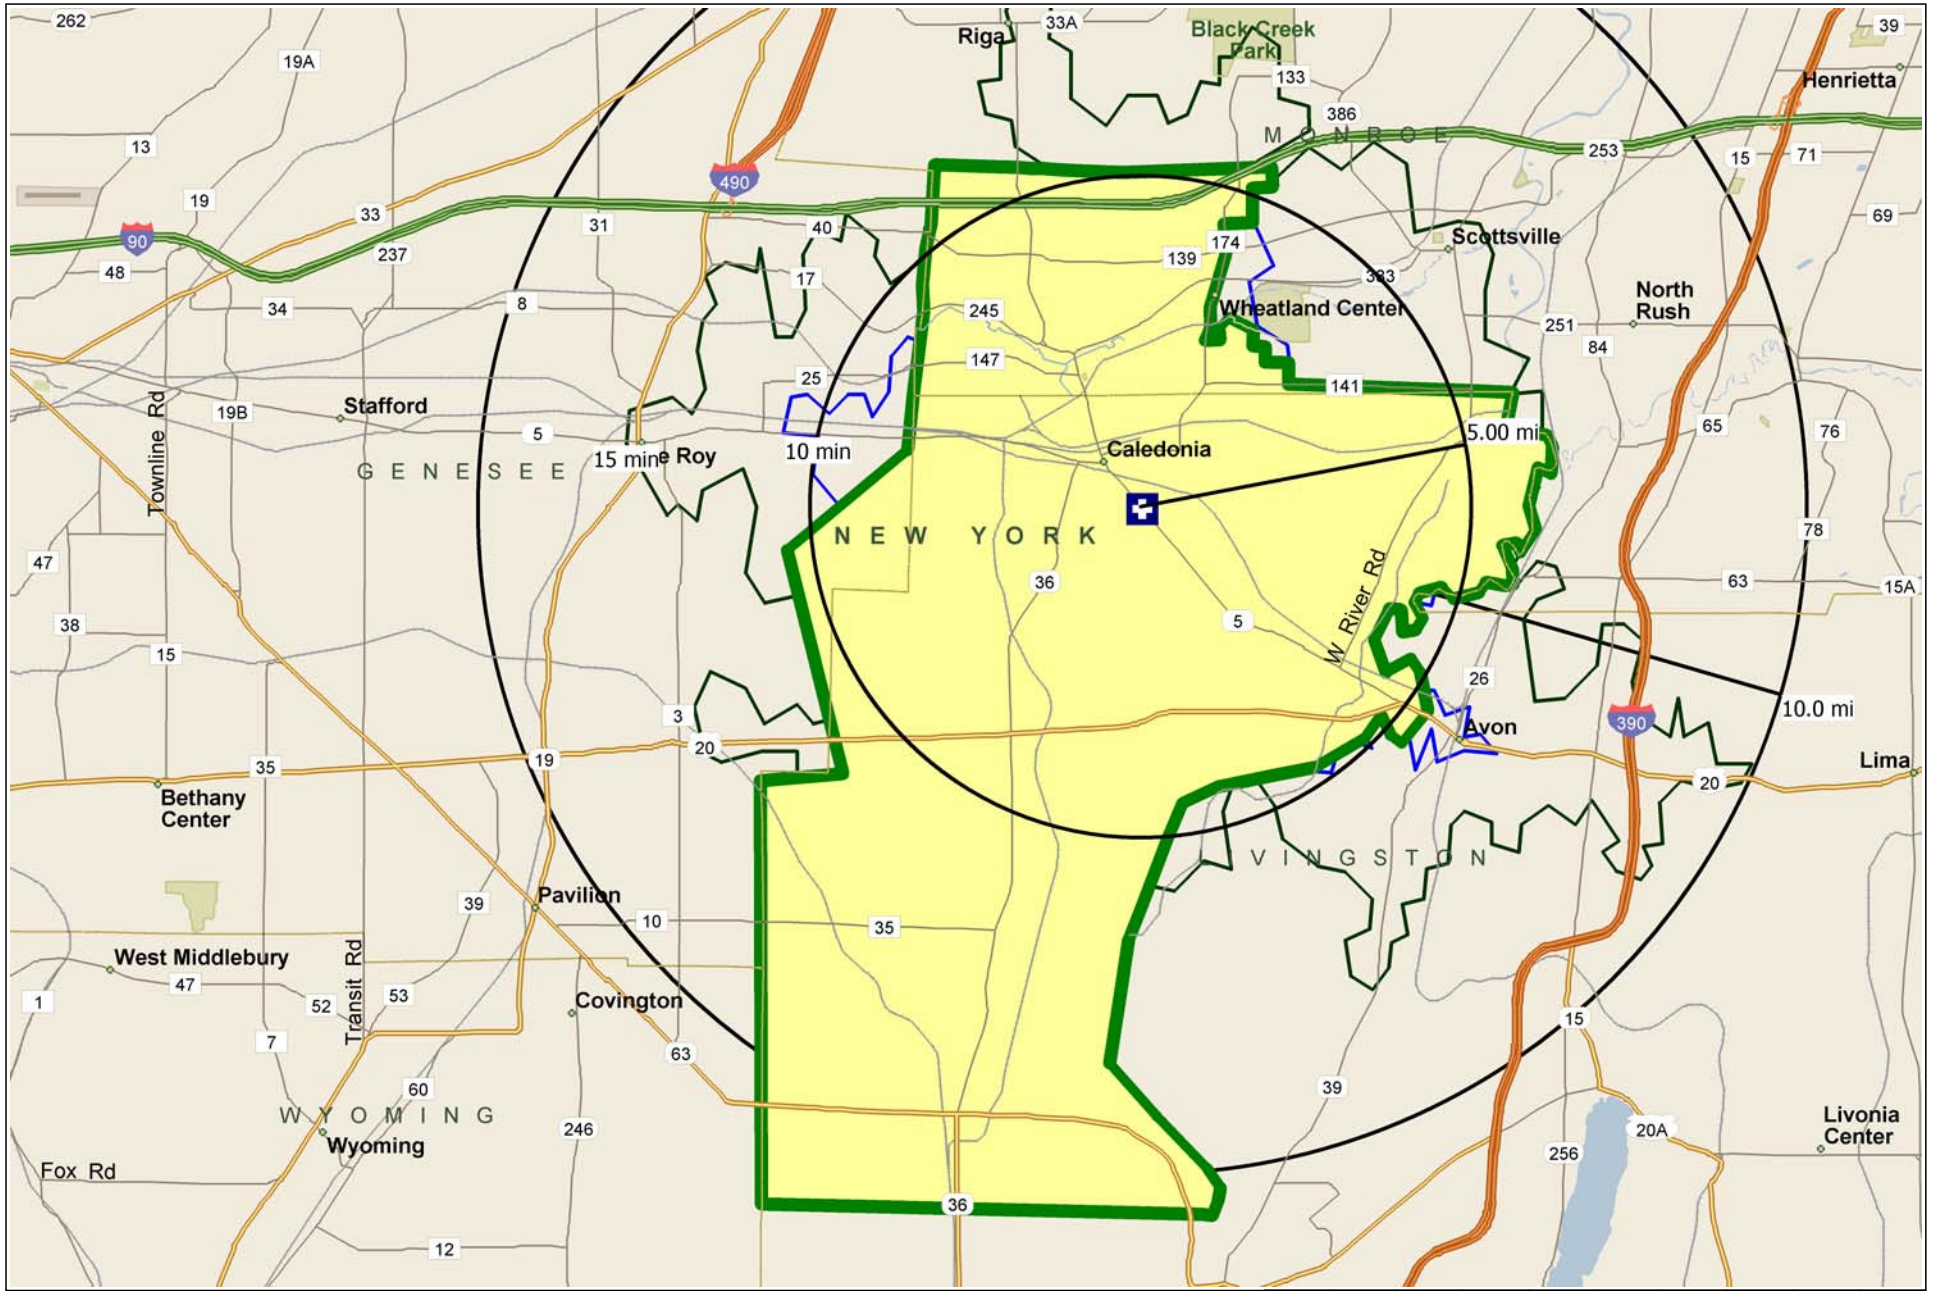

# GVEMS-Coverage by CON

Copyright © and (P) 1988–2008 Microsoft Corporation and/or its suppliers. All rights reserved. <http://www.microsoft.com/mappoint/>  
Certain mapping and direction data © 2008 NAVTEQ. All rights reserved. The Data for areas of Canada includes information taken with permission from Canadian authorities, including: © Her Majesty the Queen in Right of Canada, © Queen's Printer for Ontario. NAVTEQ and NAVTEQ ON BOARD are trademarks of NAVTEQ. © 2008 Tele Atlas North America, Inc. All rights reserved. Tele Atlas and Tele Atlas North America are trademarks of Tele Atlas, Inc. © 2008 by Applied Geographic Systems. All rights reserved.